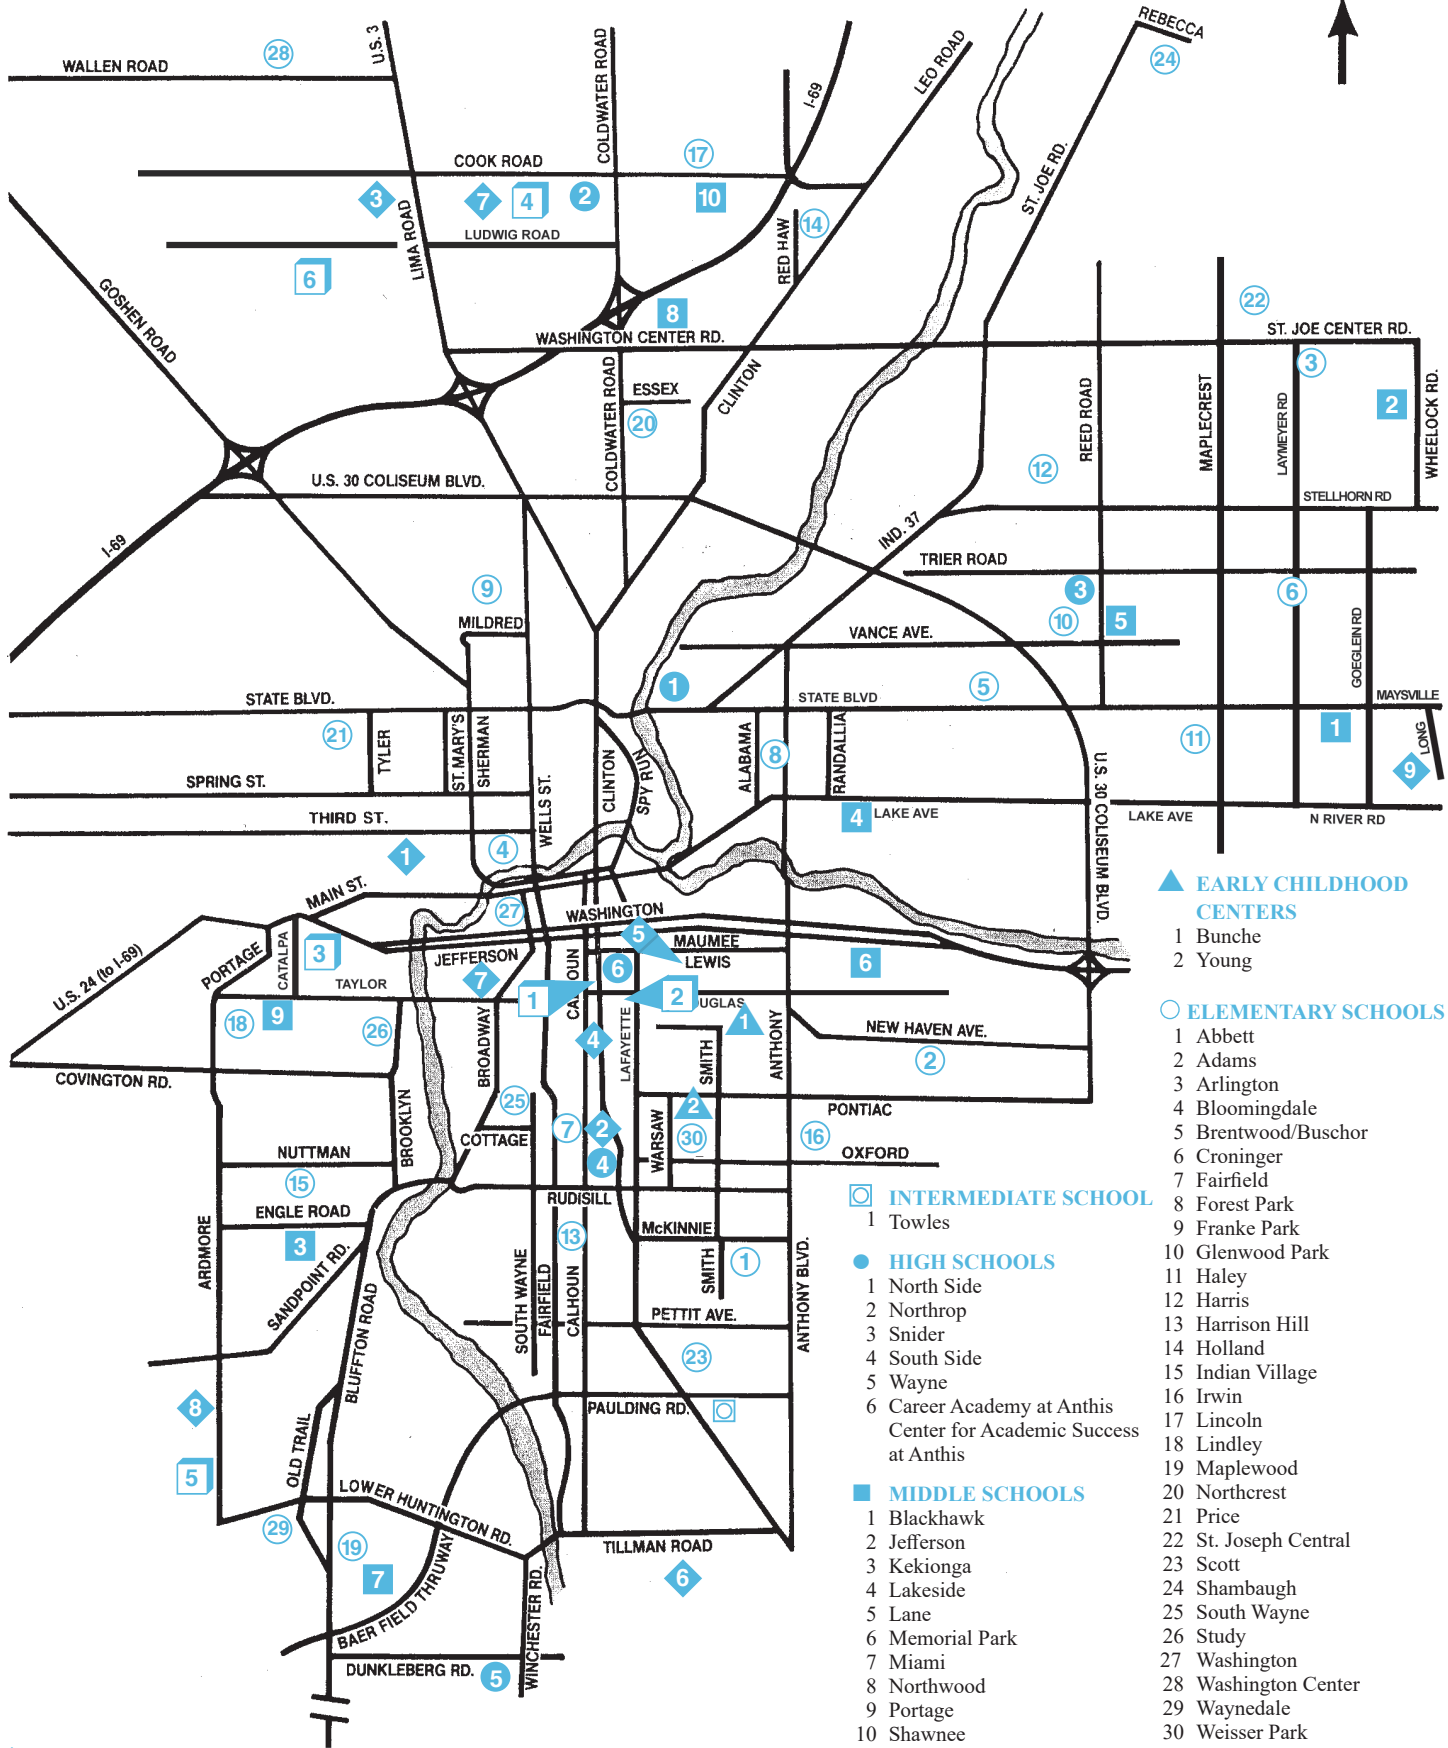

SCHOOL LOCATIONS MAP

◆ OTHER SCHOOLS & PROGRAMS

- | | |
|---|--|
| 1 Center for Academic Success at Nebraska | 6 Public Safety Academy of Northeast Indiana |
| 2 Natatorium | 7 Amp Lab |
| 3 Parkview Education Center | 8 South Side Athletic Annex |
| 4 Construction Trades | 9 Snider Baseball |
| 5 Automotive Center | |

▲ EARLY CHILDHOOD CENTERS

- 1 Bunche
- 2 Young

○ ELEMENTARY SCHOOLS

- 1 Abbett
- 2 Adams
- 3 Arlington
- 4 Bloomingdale
- 5 Brentwood/Buschor
- 6 Croninger
- 7 Fairfield
- 8 Forest Park
- 9 Franke Park
- 10 Greenwood Park
- 11 Haley
- 12 Harris
- 13 Harrison Hill
- 14 Holland
- 15 Indian Village
- 16 Irwin
- 17 Lincoln
- 18 Lindley
- 19 Maplewood
- 20 Northcrest
- 21 Price
- 22 St. Joseph Central
- 23 Scott
- 24 Shambaugh
- 25 South Wayne
- 26 Study
- 27 Washington
- 28 Washington Center
- 29 Waynedale
- 30 Weisser Park

◻ INTERMEDIATE SCHOOL

- 1 Towles

● HIGH SCHOOLS

- 1 North Side
- 2 Northrop
- 3 Snider
- 4 South Side
- 5 Wayne
- 6 Career Academy at Anthis Center for Academic Success at Anthis

■ MIDDLE SCHOOLS

- 1 Blackhawk
- 2 Jefferson
- 3 Kekionga
- 4 Lakeside
- 5 Lane
- 6 Memorial Park
- 7 Miami
- 8 Northwood
- 9 Portage
- 10 Shawnee

◻ ADMINISTRATION/OPERATIONS

- | | |
|--|------------------------|
| 1 Grile Administration Center | 4 Transportation North |
| 2 Wendy Y. Robinson Family and Community Engagment Center | 5 Transportation South |
| 3 Facilities/Printing Services/Media Services/Maintenance & Operations/Warehouse | 6 Nutrition Services |